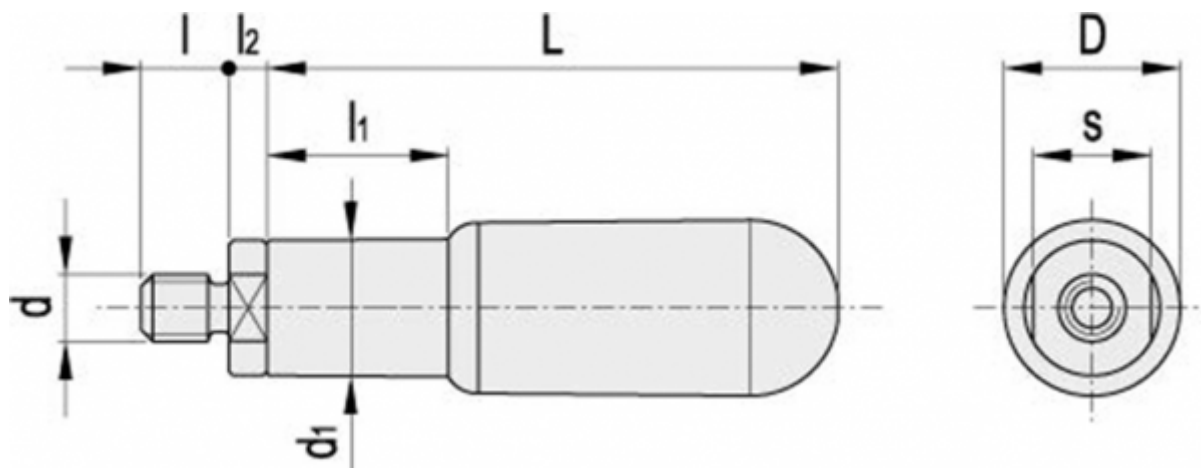

# Data Sheet

Article number: 2304120752

Description: E+G Revolving handle I.621/80+Gx-M10

## Measures

D = 24

d = M10

d1 = 18.5

l = 12

l1 = 27

l2 = 6.5

L = 80

s = 16

Weight in (g) = 103